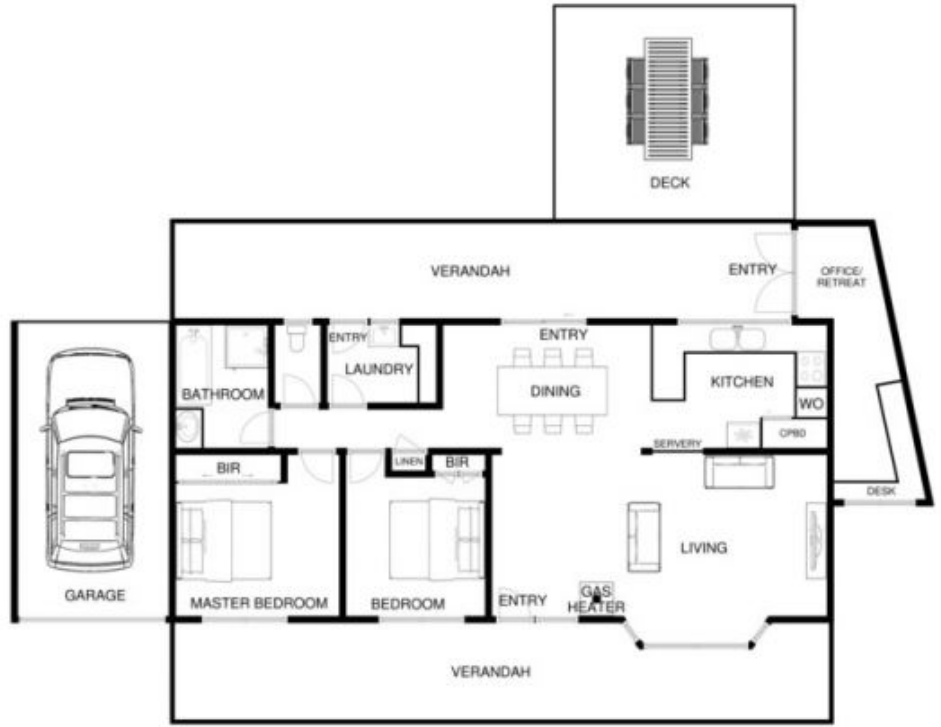

9 Majestic Drive SOMERVILLE VIC

2  1  1 

Land Size : 630 sqm

View : <https://www.ypa.com.au/7393136>

Tony Talarico
0420 778 401

SITE

0M

5M

RESIDENCE

9 MAJESTIC DRIVE SOMERVILLE

This image is an artistic representation. It is the responsibility of all interested parties to verify all data depicted and omitted.