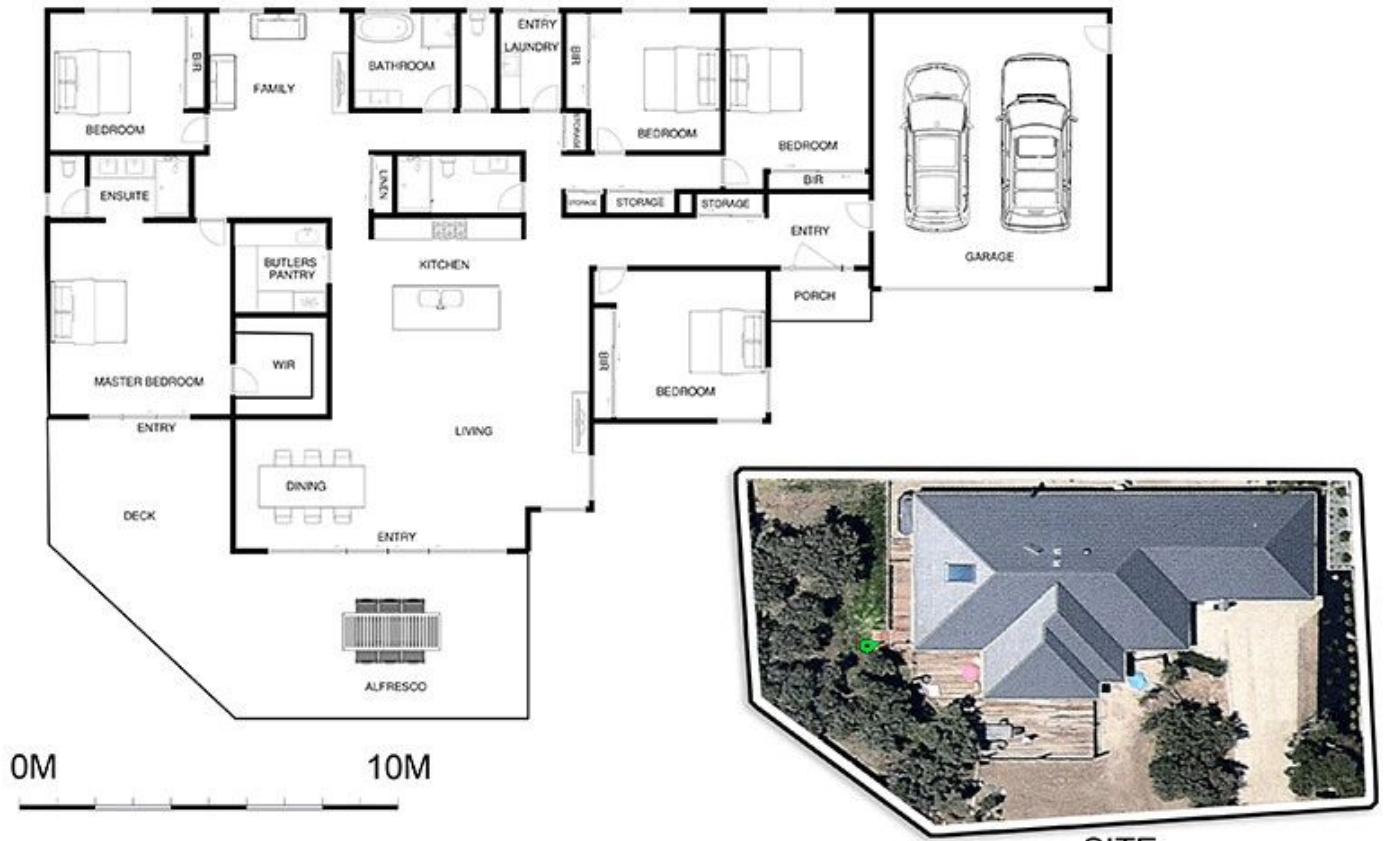

97 Glenvue Road RYE VIC

5  3  2 

Just turn the key as you effortlessly embark on your new life with clean, crisp lines and designer finishes, life has never been so easy.

Land Size : 915 sqm
View : <https://www.ypa.com.au/7393092>

Featuring:

Contemporary design with the ideal, single-level floor plan

Planned with the family in mind with five spacious bedrooms and multiple living zones

Free-flowing interiors draw you out to the vast wrap-around deck

Further enhanced by the gourmet kitchen and walk-in pantry, double garage with internal access and extra powder room

97 GLENVUE RD RYE

SITE

This image is an artistic representation. It is the responsibility of all interested parties to verify all data depicted and omitted.