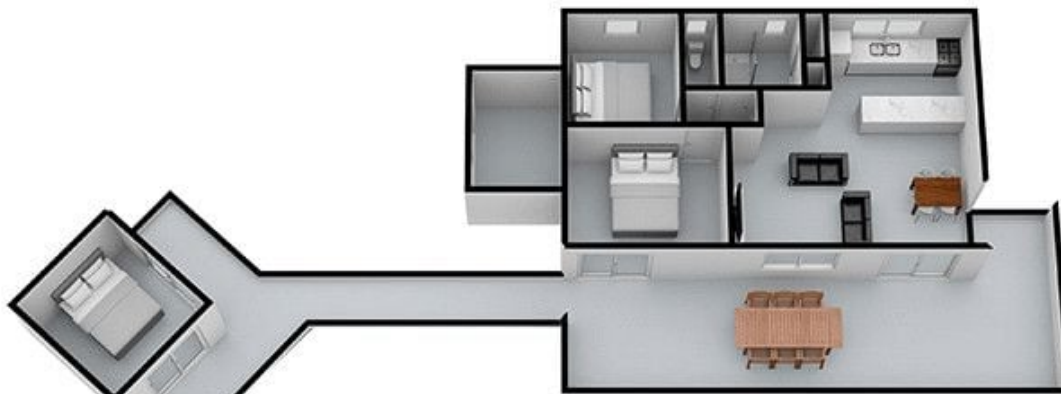

Land Size : 1795 sqm
View : <https://www.ypa.com.au/7393032>

Featuring:

Privately set with a long driveway in a sought-after back beach locale

Two bedrooms in the main home coupled with a central bathroom

A separate bungalow via your own boardwalk would make for an inspiring study, art studio or retreat

The bungalow could also double as a third bedroom

Serene and coastal interiors with white-washed finishes and neutral tones throughout

RESIDENCE

SITE

3 BERYL COURT RYE

This image is an artistic representation. It is the responsibility of all interested parties to verify all data depicted and omitted.

3 BERYL COURT RYE

This image is an artistic representation. It is the responsibility of all interested parties to verify all data depicted and omitted.