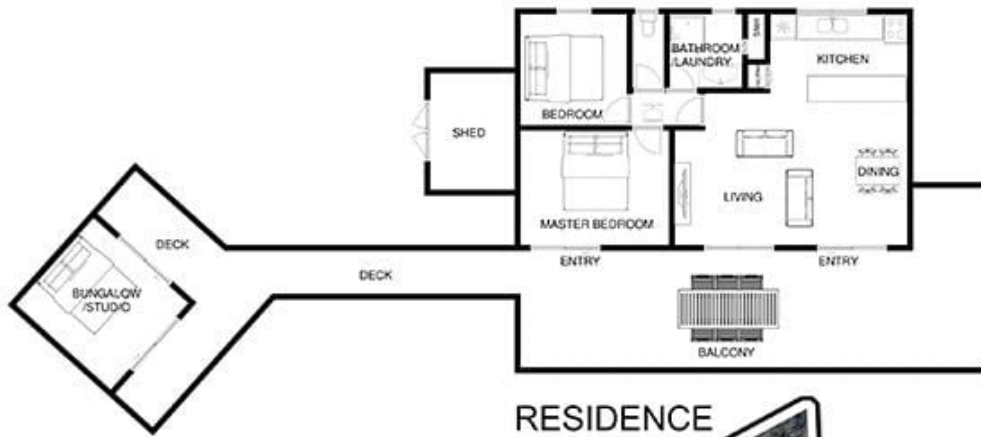

Land Size : 1795 sqm
View : <https://www.ypa.com.au/7393032>

Featuring:

Privately set with a long driveway in a sought-after back beach locale

Two bedrooms in the main home coupled with a central bathroom

A separate bungalow via your own boardwalk would make for an inspiring study, art studio or retreat

The bungalow could also double as a third bedroom

Serene and coastal interiors with white-washed finishes and neutral tones throughout