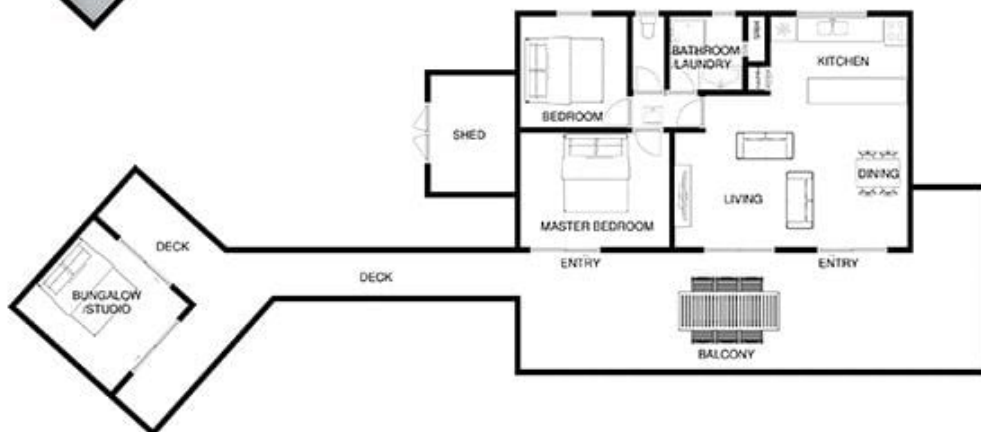

Land Size : 1795 sqm
View : <https://www.ypa.com.au/7393032>

Featuring:

Privately set with a long driveway in a sought-after back beach locale

Two bedrooms in the main home coupled with a central bathroom

A separate bungalow via your own boardwalk would make for an inspiring study, art studio or retreat

The bungalow could also double as a third bedroom

Serene and coastal interiors with white-washed finishes and neutral tones throughout

RESIDENCE

SITE

3 BERYL COURT RYE

This image is an artistic representation. It is the responsibility of all interested parties to verify all data depicted and omitted.

3 BERYL COURT RYE

This image is an artistic representation. It is the responsibility of all interested parties to verify all data depicted and omitted.