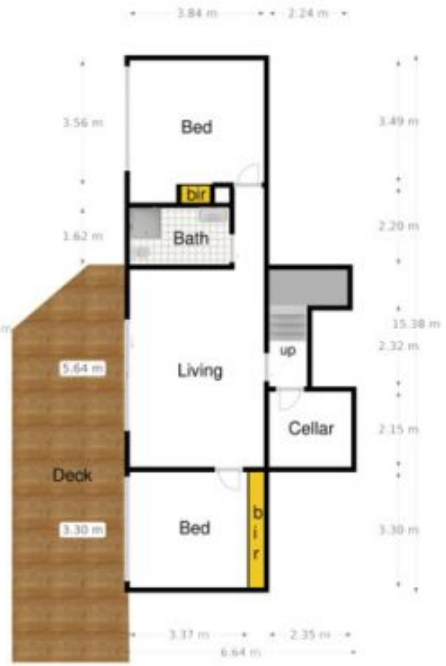

99 Dundas Street RYE VIC

4  2 

Step inside to an architectural masterpiece, boasting views of the bay and Melbourne City to the likes of which you have never seen before.

Land Size : 830 sqm

View : <https://www.ypa.com.au/7393030>

Wake up to ocean views from your master bedroom and look out to Arthurs seat while you relax in your private bath.

Spacious open plan kitchen and living areas which feed out to the balcony.

Spectacular Ocean views from both your north facing levels.

Easy care garden with established trees and offering the utmost in privacy

Just minutes to the township of Rye

*all measurements are approximate

Image source: Nearmap

Floor 2

Ground floor

99 Dundas Street, Rye

Floor plan is for illustration purposes only, and no warranty is given to its' accuracy, so you are advised to carry out your own investigations.
Produced by Jonathan Dade Photography