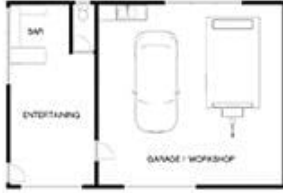

4 Forbes Street RYE VIC

4  2  4 

Land Size : 1270 sqm

View : <https://www.ypa.com.au/7393000>

# 4 FORBES ST RYE

This image is an artistic representation. It is the responsibility of all interested parties to verify all data depicted and omitted.