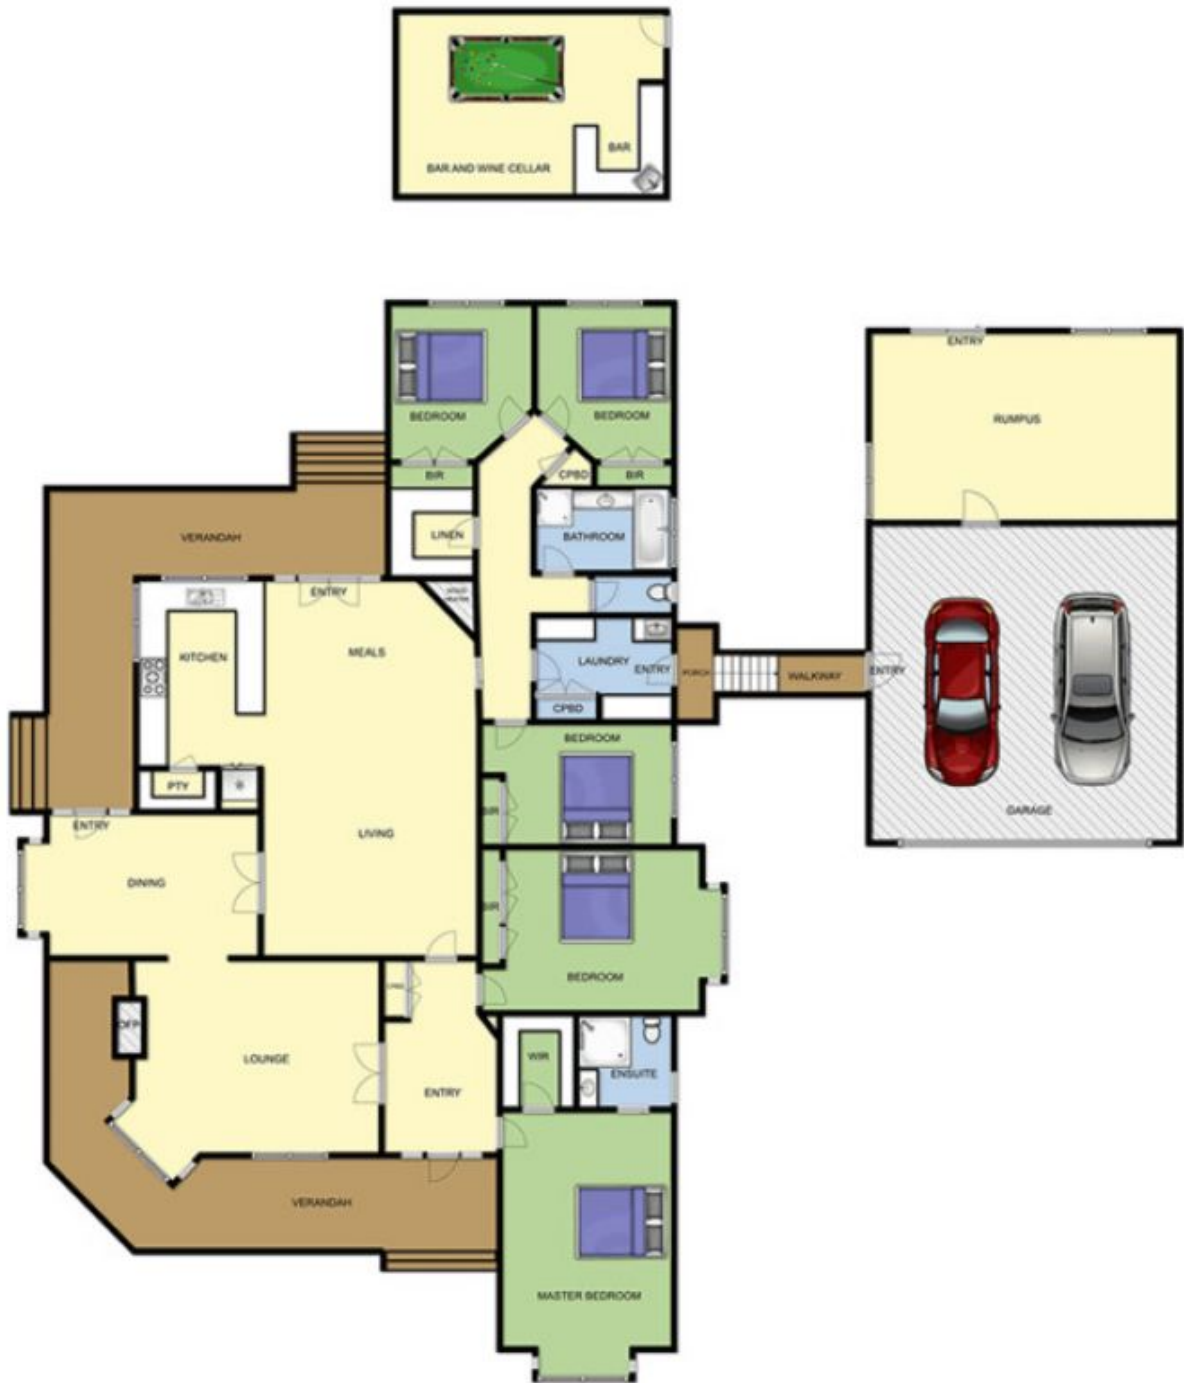

15 Two Bays Drive SOMERVILLE VIC

7  4  5 

Land Size : 8005 sqm

View : <https://www.ypa.com.au/7392859>

**Ben Nutbean**  
0413 125 996

# 15 TWO BAYS DRIVE SOMERVILLE

This image is an artistic representation. It is the responsibility of all interested parties to verify all data depicted and omitted.

SITE

GUEST HOUSE

# 15 TWO BAYS DRIVE SOMERVILLE

This image is an artistic representation. It is the responsibility of all interested parties to verify all data depicted and omitted.