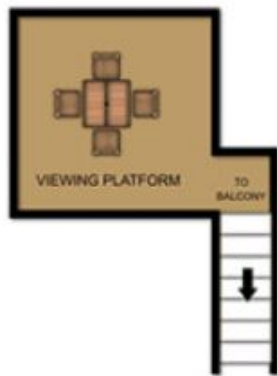

29 Tuerong Street RYE VIC

4  2  2 

Land Size : 597 sqm

View : <https://www.ypa.com.au/7392774>

LOWER LEVEL

MAIN LEVEL

TOP LEVEL

29 TUERONG ST RYE

This image is an artistic representation. It is the responsibility of all interested parties to verify all data depicted and omitted.