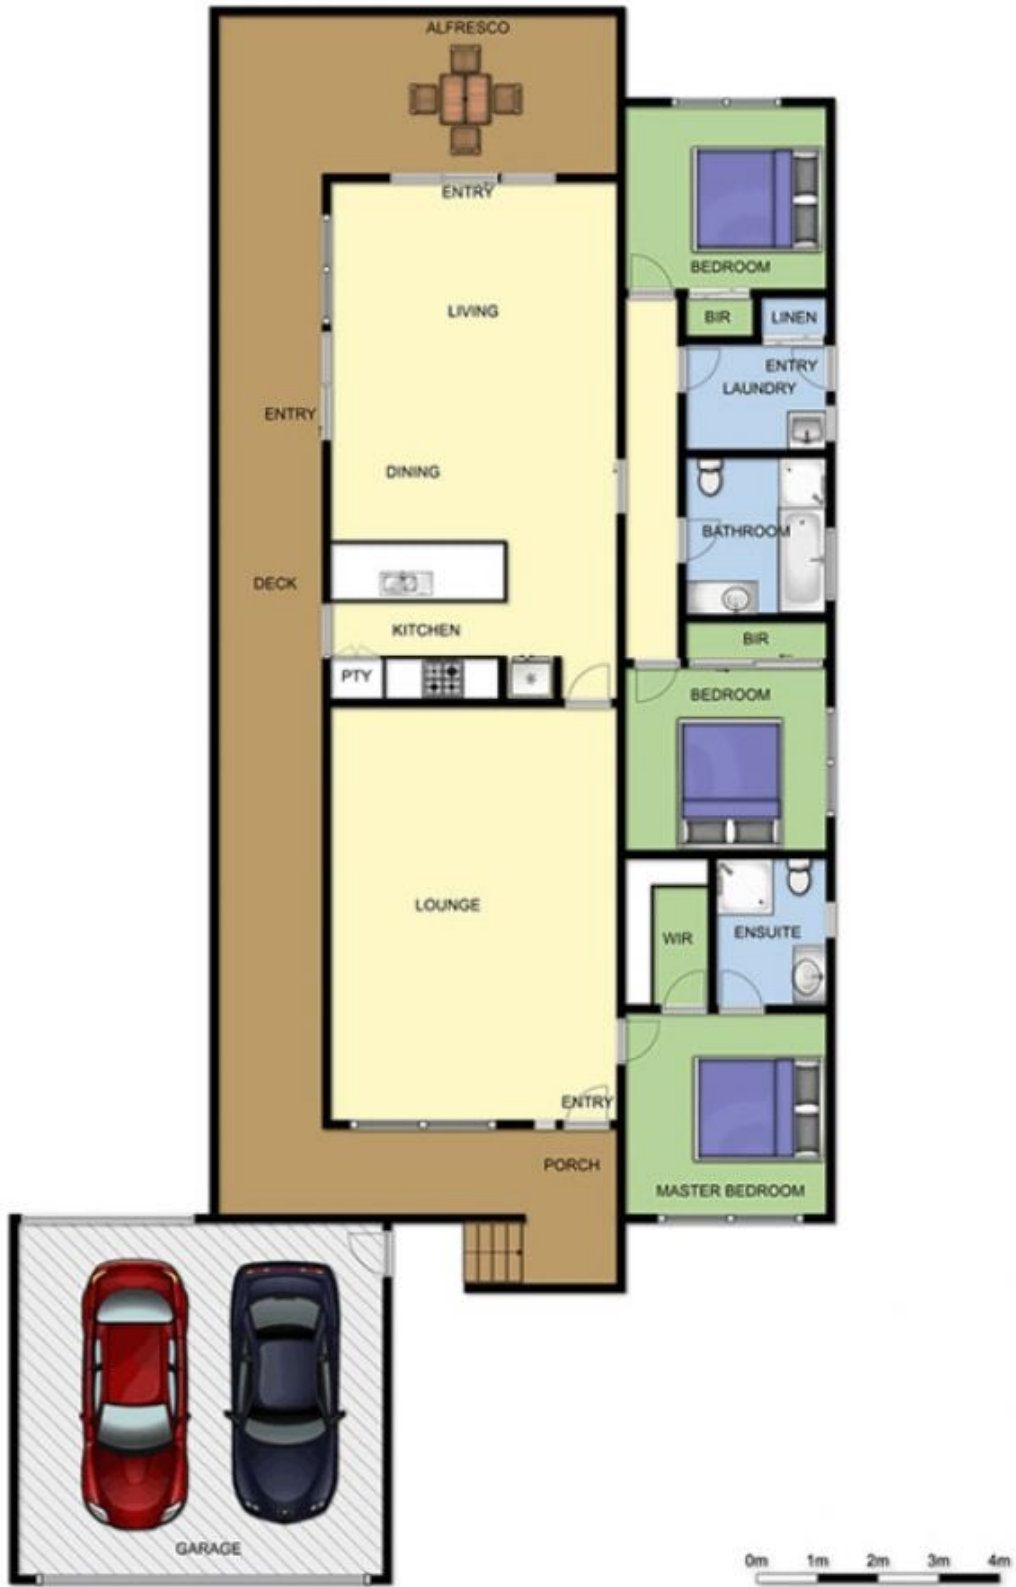

53 Guest Street Tootgarook VIC

3  2  2 

Land Size : 743 sqm

View : <https://www.ypa.com.au/7392729>

Ben Nutbean
0413 125 996

53 GUEST ST TOOTGAROOK

This image is an artistic representation. It is the responsibility of all interested parties to verify all data depicted and omitted.