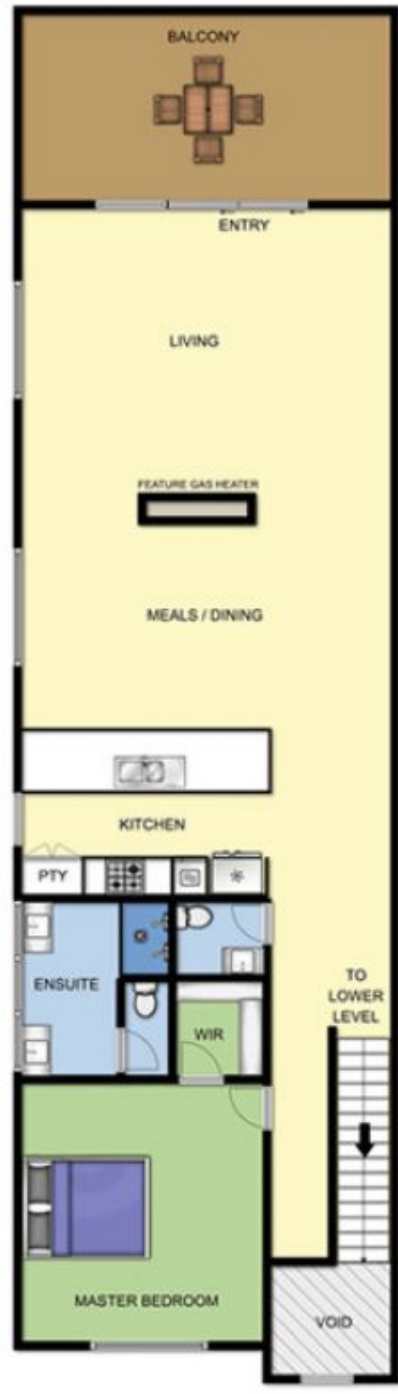

1/95 Seaview Avenue SAFETY BEACH VIC

4 🚗 3 🚗 1 🚗

View : <https://www.ypa.com.au/7392719>

Ben Nutbean
0413 125 996

LOWER LEVEL

UPPER LEVEL

1/95 SEAVIEW AVE SAFETY BEACH

This image is an artistic representation. It is the responsibility of all interested parties to verify all data depicted and omitted.