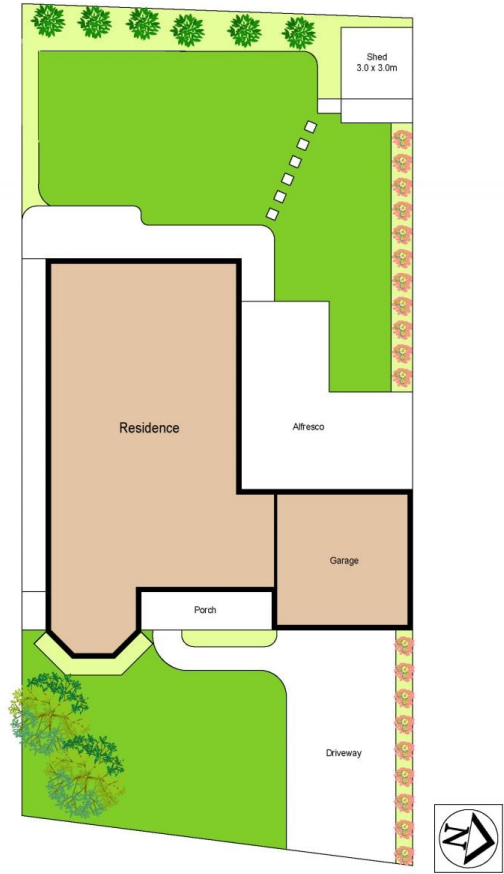

17 Mankina Circuit, Delahey