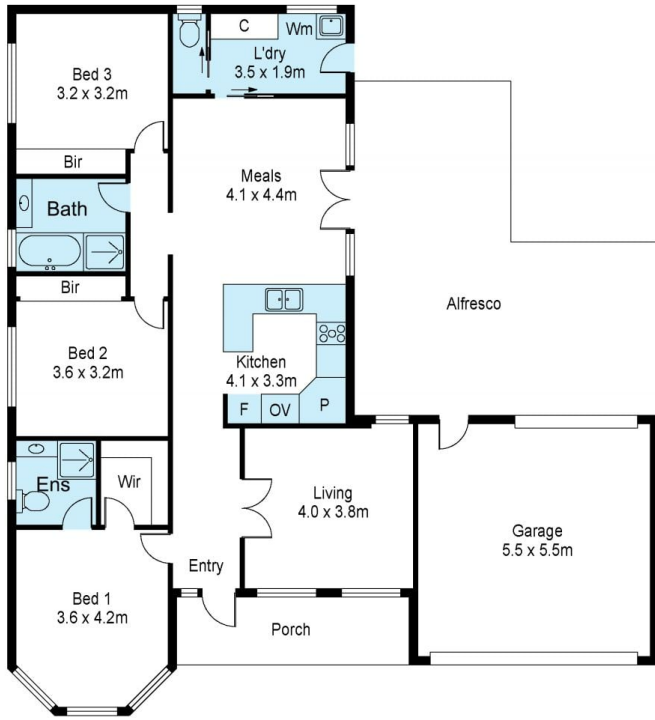

17 Mankina Circuit, Delahey