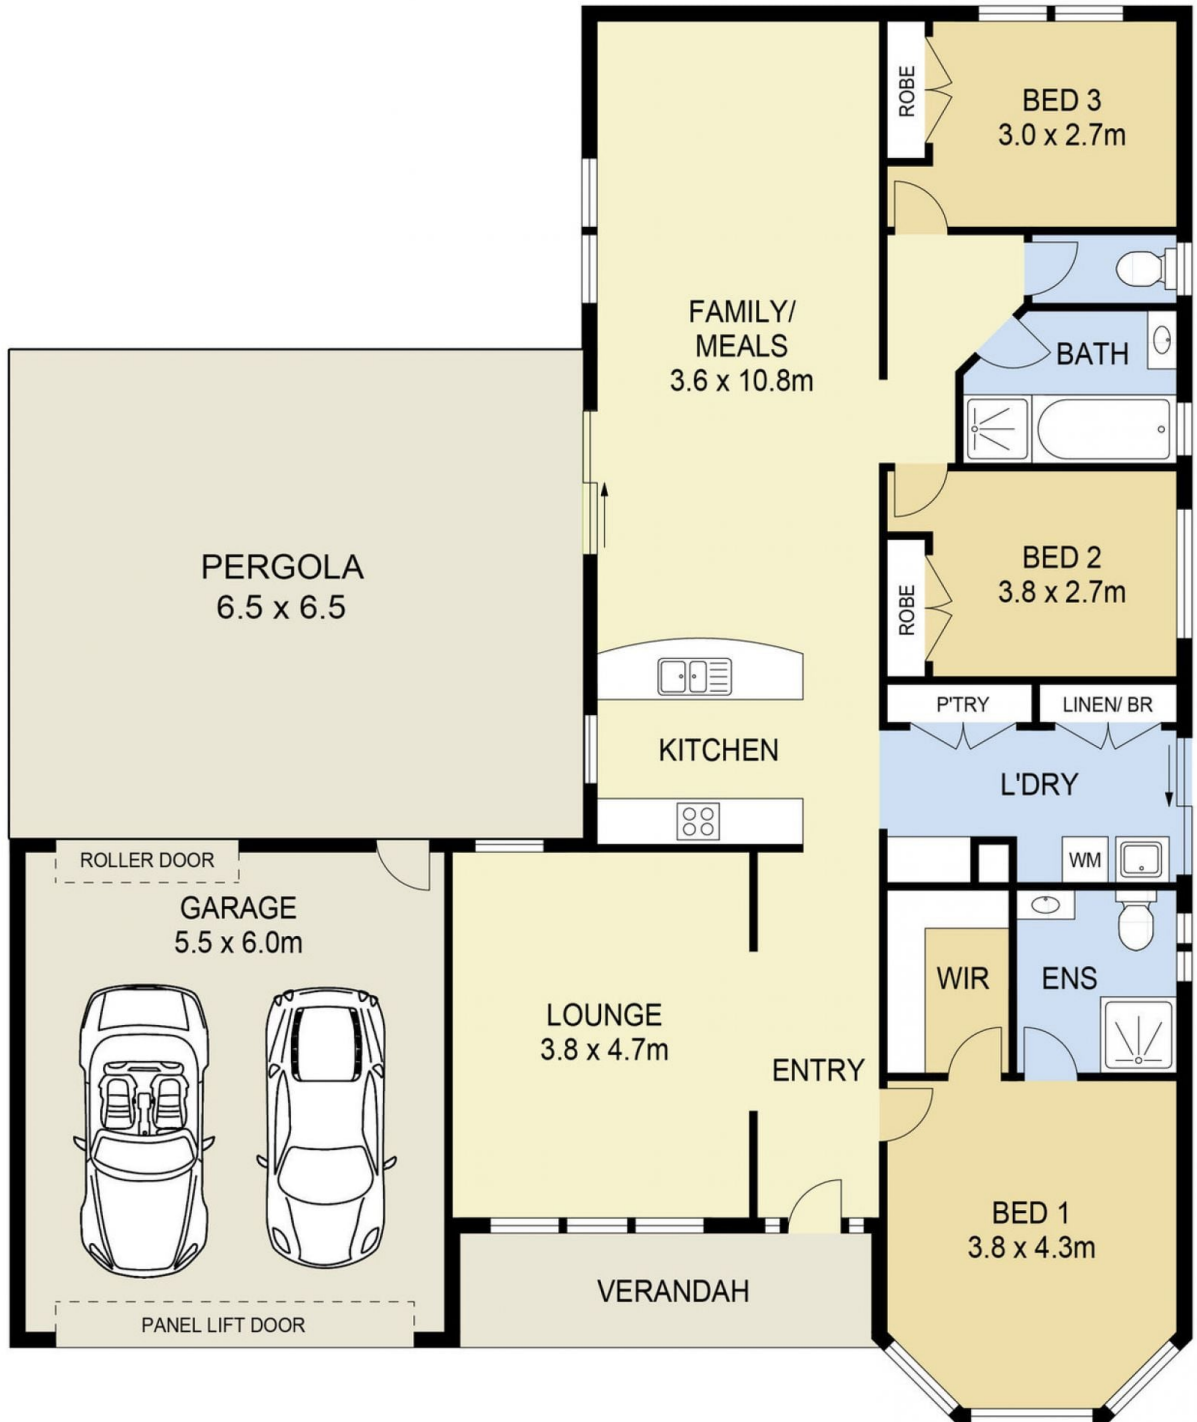

Lisa Totaro
0410 144 215

20 HIGGS CIRCUIT, SUNBURY

DISCLAIMER

PLANS SHOWN ARE FOR MARKETING PURPOSES ONLY. ALL DIMENSIONS ARE APPROXIMATE AND NOT TO SCALE. THEY ARE SUBJECT TO ERRORS AND INACCURACIES AND NO LIABILITY WILL BE ACCEPTED. INTERESTED PARTIES SHOULD MAKE THEIR OWN INQUIRIES.