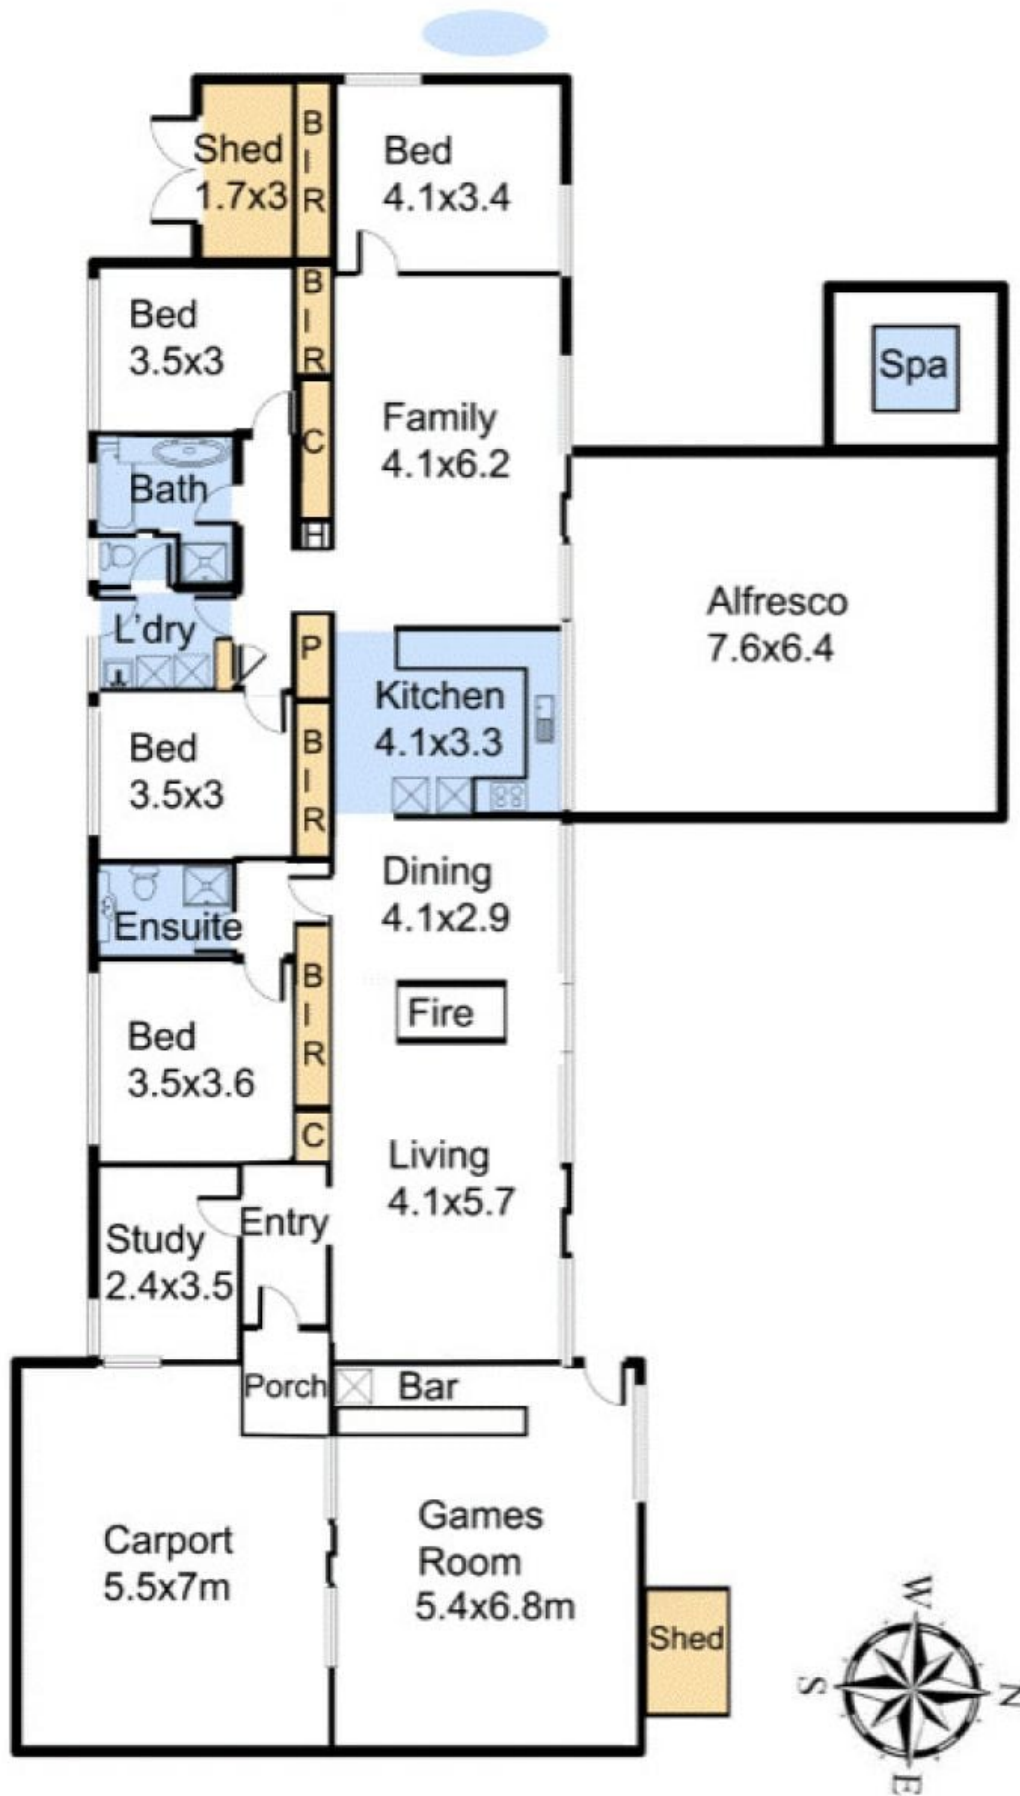

151 McKell Avenue SUNBURY VIC

4  2  1 

View : <https://www.ypa.com.au/7388491>

Lisa Totaro
0410 144 215

151 McKell Ave Sunbury

Floor plan measurements are for illustrative purposes only. While we do not doubt the floor plan's accuracy we make no guarantee, warranty or representation as to the accuracy and completeness of the floorplan. You or your advisors should conduct a careful investigation of the property to determine your satisfaction as to the suitability for your requirements.