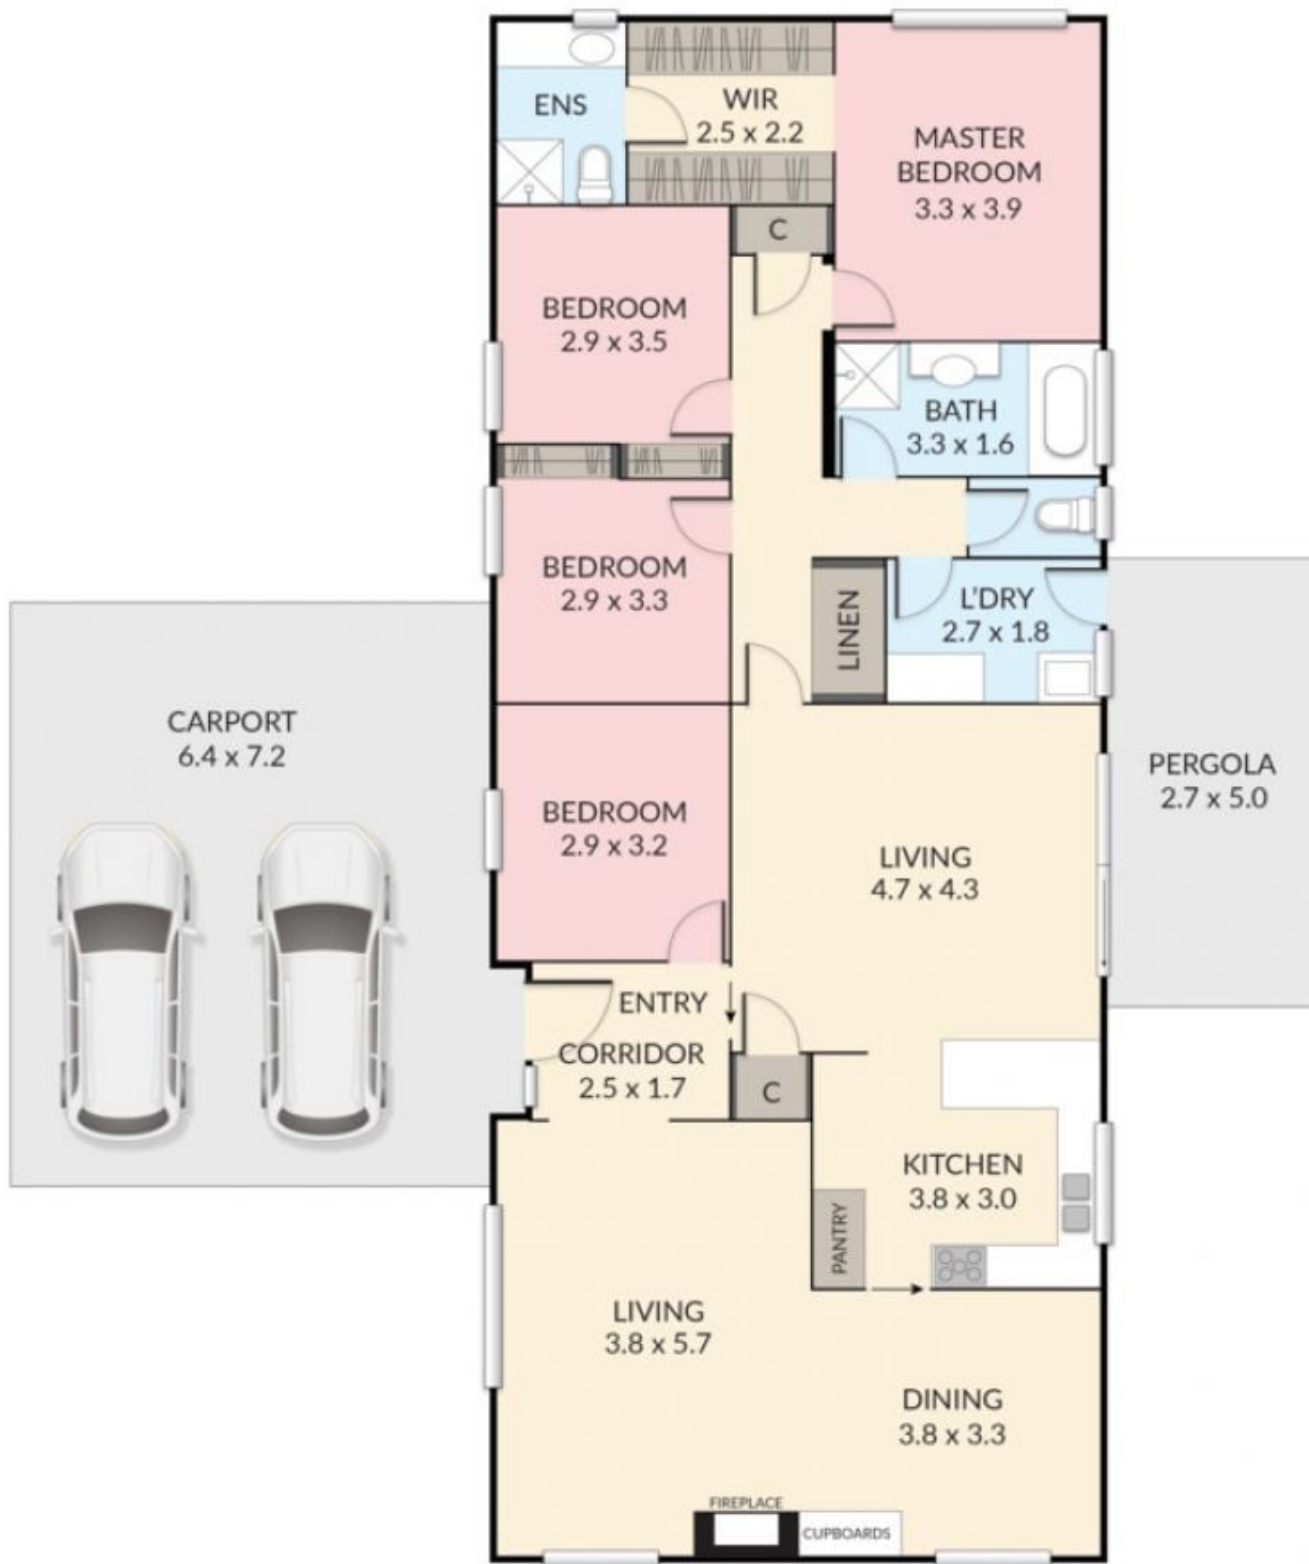

## 1 Rice Court SUNBURY VIC

4 2 2

If you're looking for a house with its own character and charm, then this all-rounder is just what you've been searching for. Situated toward the top of a small court, the breathtaking warmth and character of timber cathedral ceilings draws you in. Also offering:

**View :** <https://www.ypa.com.au/7388437>

- 4 bedrooms, 2 with BIRs, master with his/her robes
- Ensuite to master bedroom plus a family bathroom
- Lounge/dining (with cathedral ceilings)
- Kitchen with 900mm elec oven & 5 burner gas h/plates
- 2nd living space/formal dining
- Laundry with ext access
- Ducted heating and rev cycle s/system
- New carpet
- Double Carport
- Garden shed
- Huge allotment of approx. 857sqm