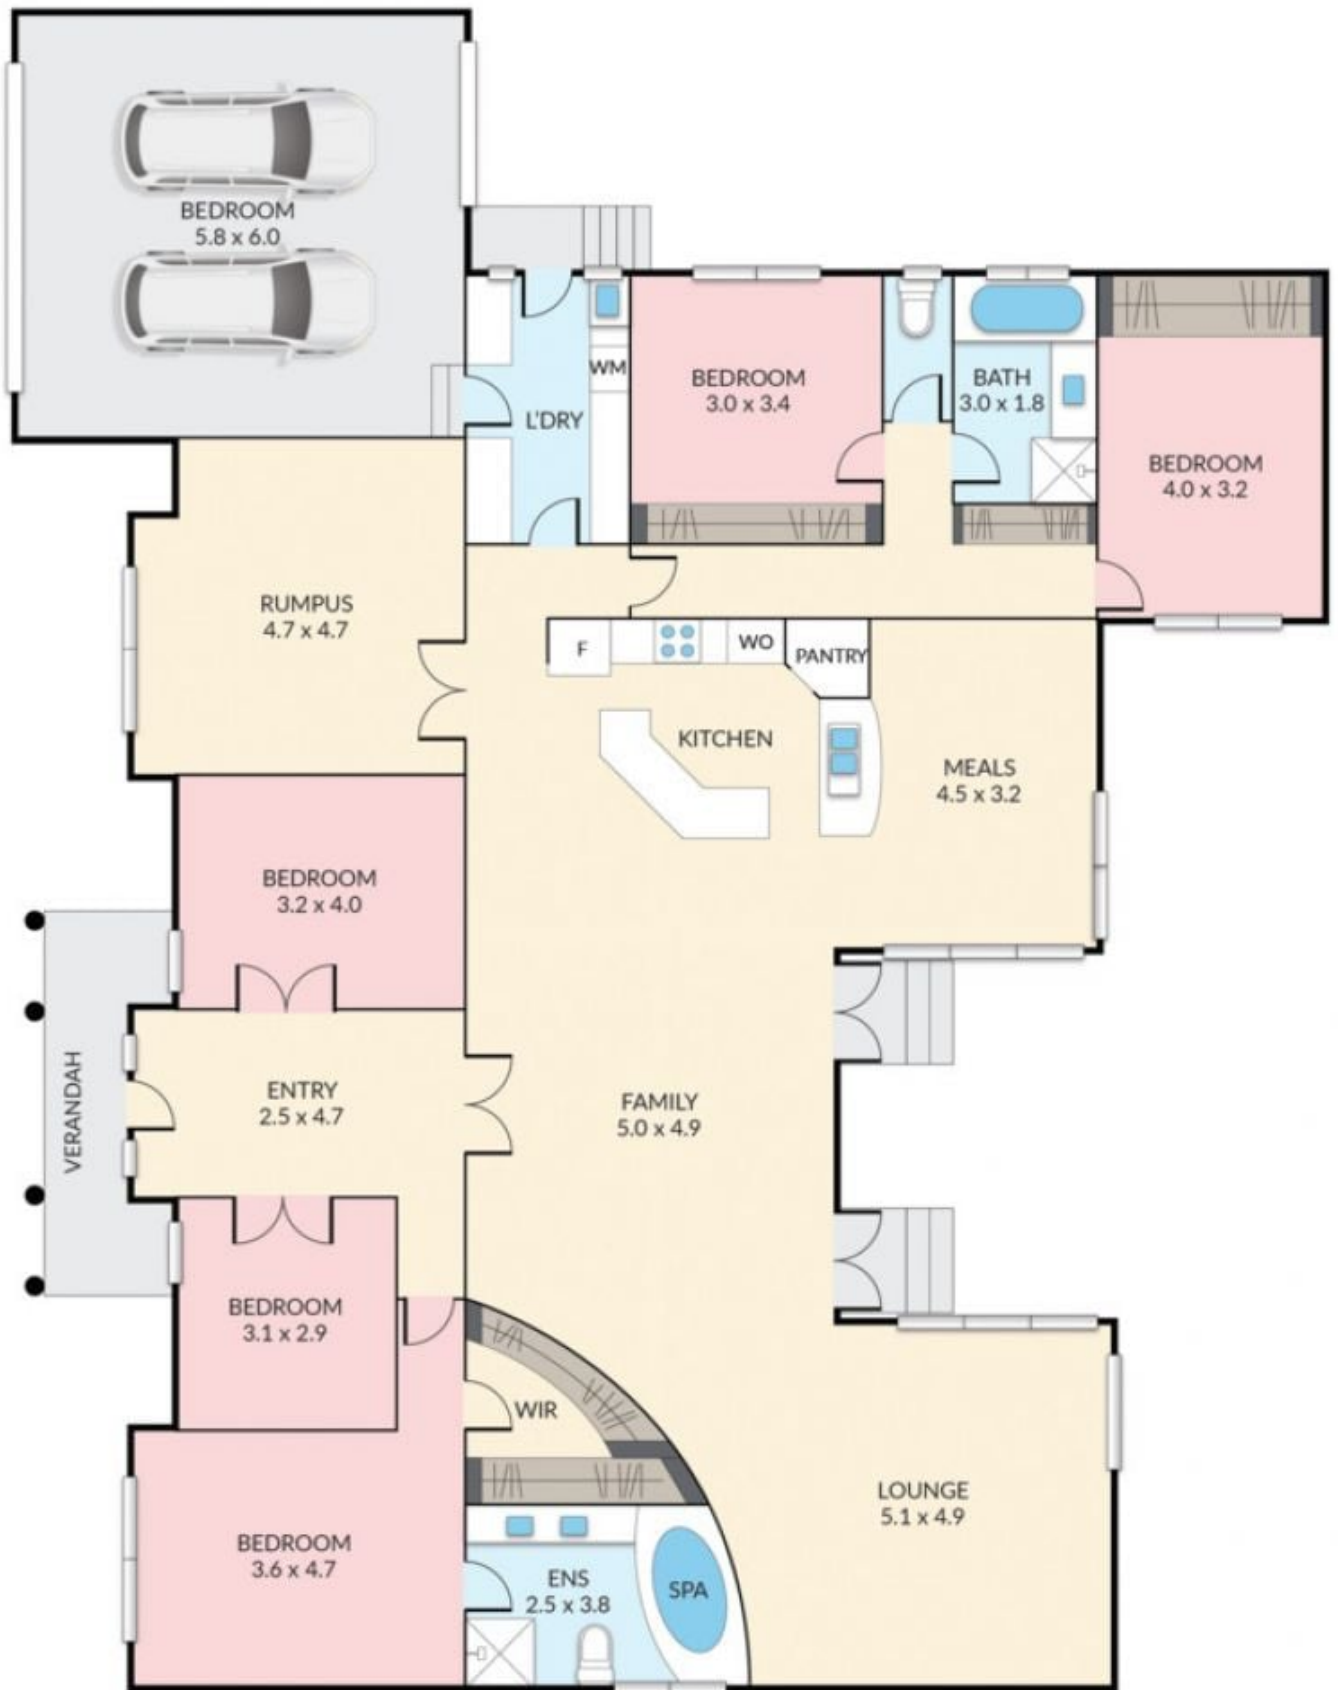

6 Canterbury Avenue SUNBURY VIC

4  2  2 

View : <https://www.ypa.com.au/7388420>

Lisa Totaro
0410 144 215

6 Canterbury Ave, Sunbury VIC

NORTH

NOTE: Every precaution has been taken to verify the accuracy of the above details. However, prospective purchasers are advised to make their own enquiries.