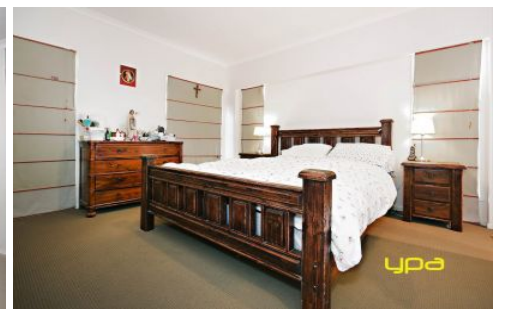

ypa

8 Deepdene Street CAROLINE SPRINGS VIC

3  2  2 

Price : \$ 540,000

View : <https://www.ypa.com.au/7386403>