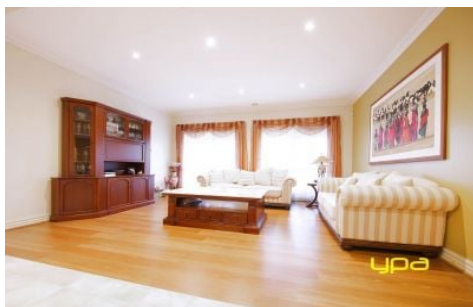

ypa

4 Lauricella Place CAROLINE SPRINGS VIC

4  2  2 

Price : \$ 637,500

View : <https://www.ypa.com.au/7386374>