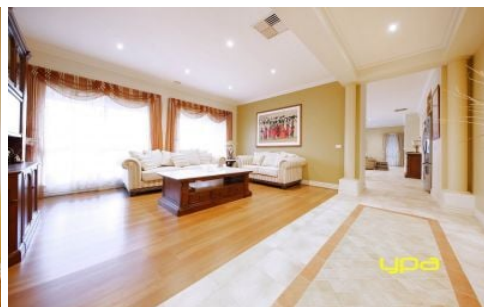

ypa

4 Lauricella Place CAROLINE SPRINGS VIC

4  2  2 

Price : \$ 637,500

View : <https://www.ypa.com.au/7386374>