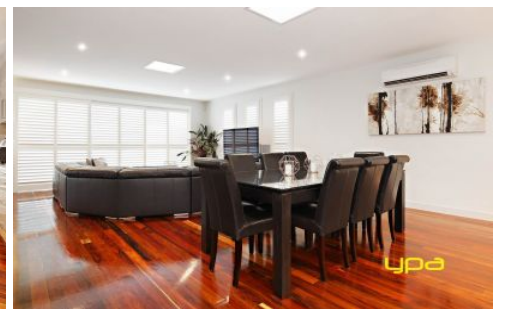

ypa

28 Woodward Way CAROLINE SPRINGS VIC

4  2  2 

Price : \$ 795,000

View : <https://www.ypa.com.au/7386352>