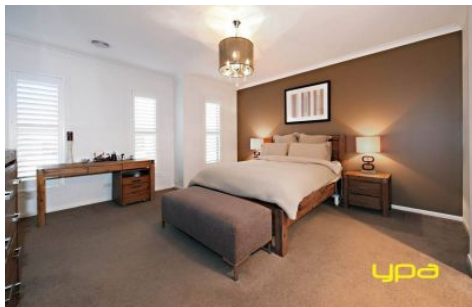

Ypa

8 Keynes Circuit PLUMPTON VIC

4 🛏 2 🚿 2 🚗

The moment you step inside this magnificent home through the grand entrance you will be moved with the ultra-high ceilings, wide hallway and the Carlisle built quality you would expect to see in an outstanding residence like this. The styling is amazing with nothing left to do but move in unpack and enjoy for the years to come with family and friends. Comprising of four large bedrooms with double built in robes, master bedroom offers walk in robe and extra spacious modern ensuite with oversize shower and double vanity. Two spacious separate living areas plus your very own private cinema room fitted with bar, the open plan kitchen offers butlers pantry, Caesar stone benchtops, 900mm upright stainless steel cooker including dishwasher, glass splashback and ample cupboard space for any chef at heart. Additional extras include gas log fire in family room, gas ducted heating, evaporative cooling, ducted vacuum, alarm, intercom and double garage. A resort