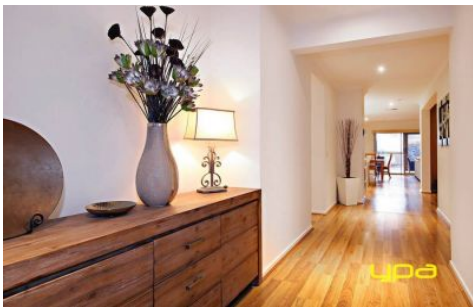

Ypa

8 Keynes Circuit PLUMPTON VIC

4 🛏 2 🚿 2 🚗

The moment you step inside this magnificent home through the grand entrance you will be moved with the ultra-high ceilings, wide hallway and the Carlisle built quality you would expect to see in an outstanding residence like this. The styling is amazing with nothing left to do but move in unpack and enjoy for the years to come with family and friends. Comprising of four large bedrooms with double built in robes, master bedroom offers walk in robe and extra spacious modern ensuite with oversize shower and double vanity. Two spacious separate living areas plus your very own private cinema room fitted with bar, the open plan kitchen offers butlers pantry, Caesar stone benchtops, 900mm upright stainless steel cooker including dishwasher, glass splashback and ample cupboard space for any chef at heart. Additional extras include gas log fire in family room, gas ducted heating, evaporative cooling, ducted vacuum, alarm, intercom and double garage. A resort