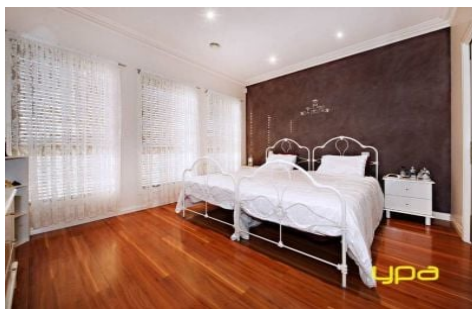

ypa

17 Ranmore Grove CAROLINE SPRINGS VIC

3  2  2 

Price : \$ 590,000

View : <https://www.ypa.com.au/7386264>