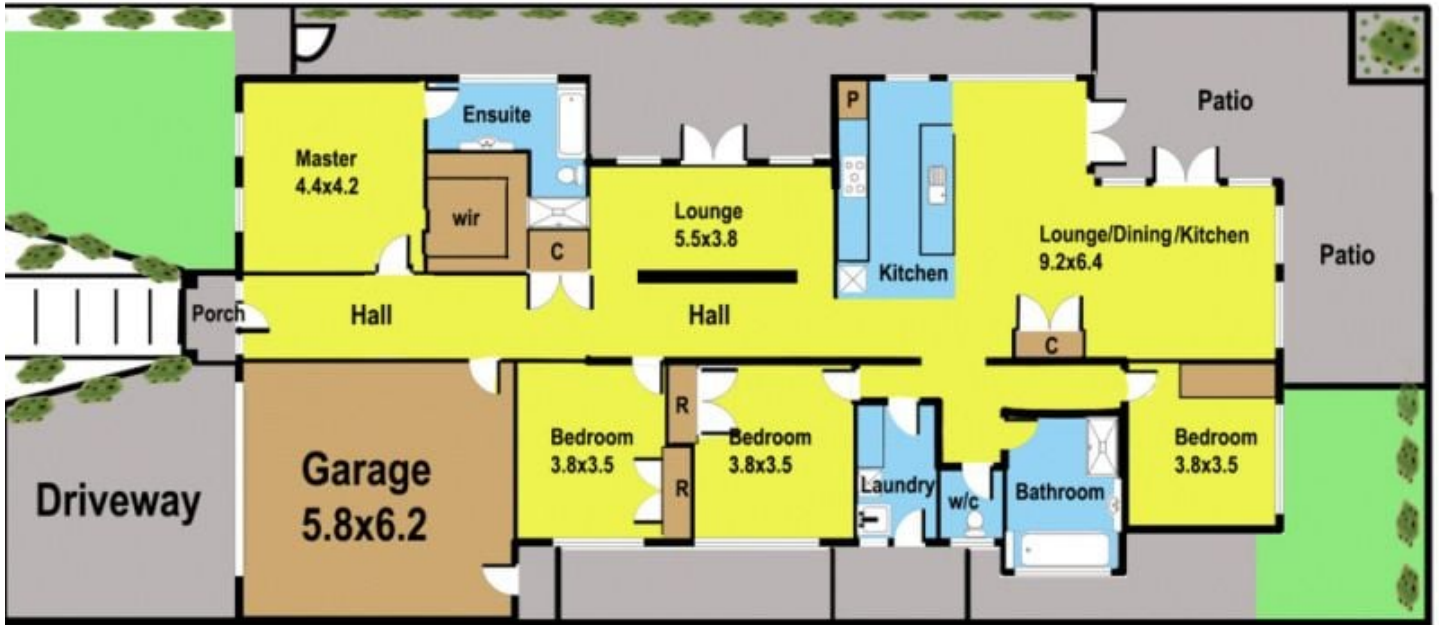

8 Barkly Close Caroline Springs