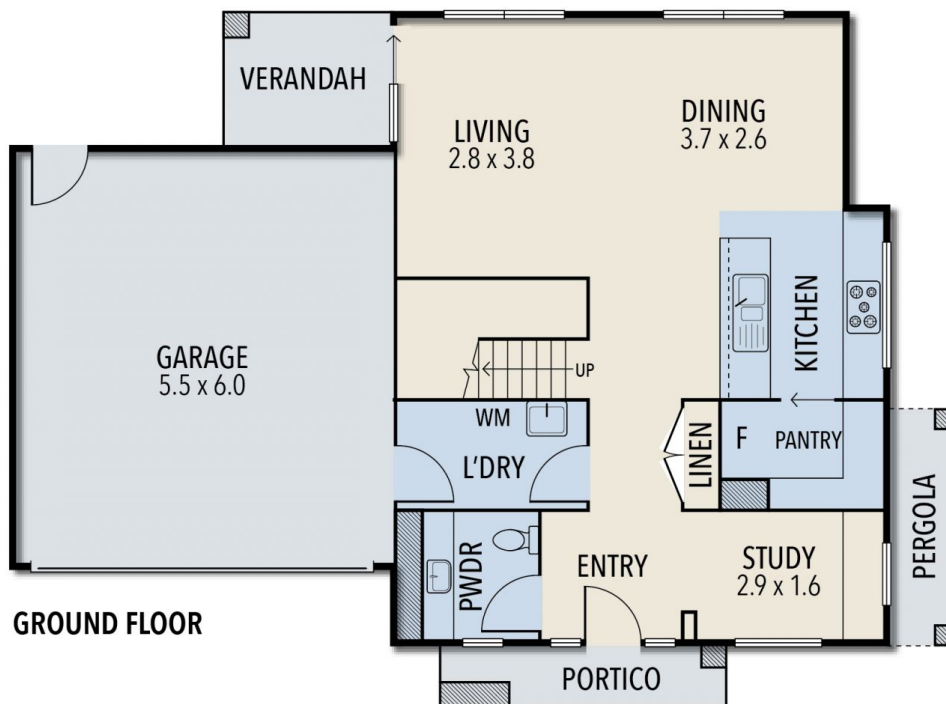

29 Morialta Circuit Werribee VIC

4  2  2 

Situated in the peaceful and exclusive Harpley estate, this wonderful family home offers a rare opportunity for those looking for a quiet and serene area with the convenience of still being close-by to all that Werribee has to offer.

The home itself is offered to you in exceptional condition

Price : \$ 540,000

View : <https://www.ypa.com.au/7361726>

James Christou
0450 733 302

29 MORIALTA CIRCUIT, WERRIBEE

FIRST FLOOR

GROUND FLOOR

ALL STATED DIMENSIONS ARE APPROXIMATE ONLY. PARTICULARS GIVEN ARE FOR GENERAL INFORMATION ONLY AND DO NOT CONSTITUTE ANY REPRESENTATION ON THE PART OF THE VENDOR AND AGENT.