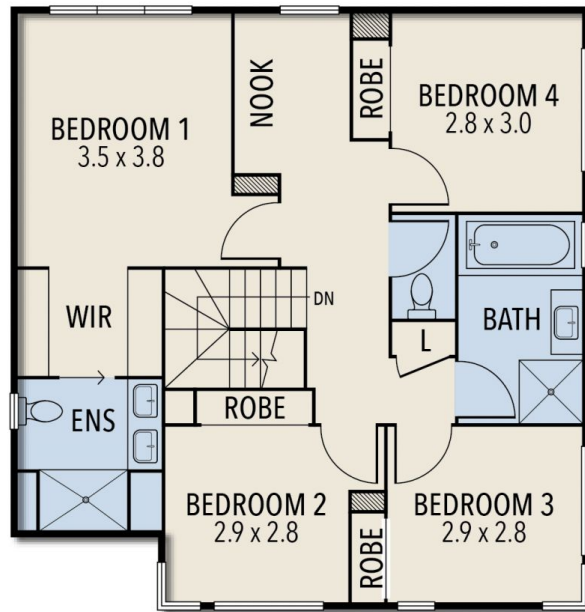

29 MORIALTA CIRCUIT, WERRIBEE

FIRST FLOOR