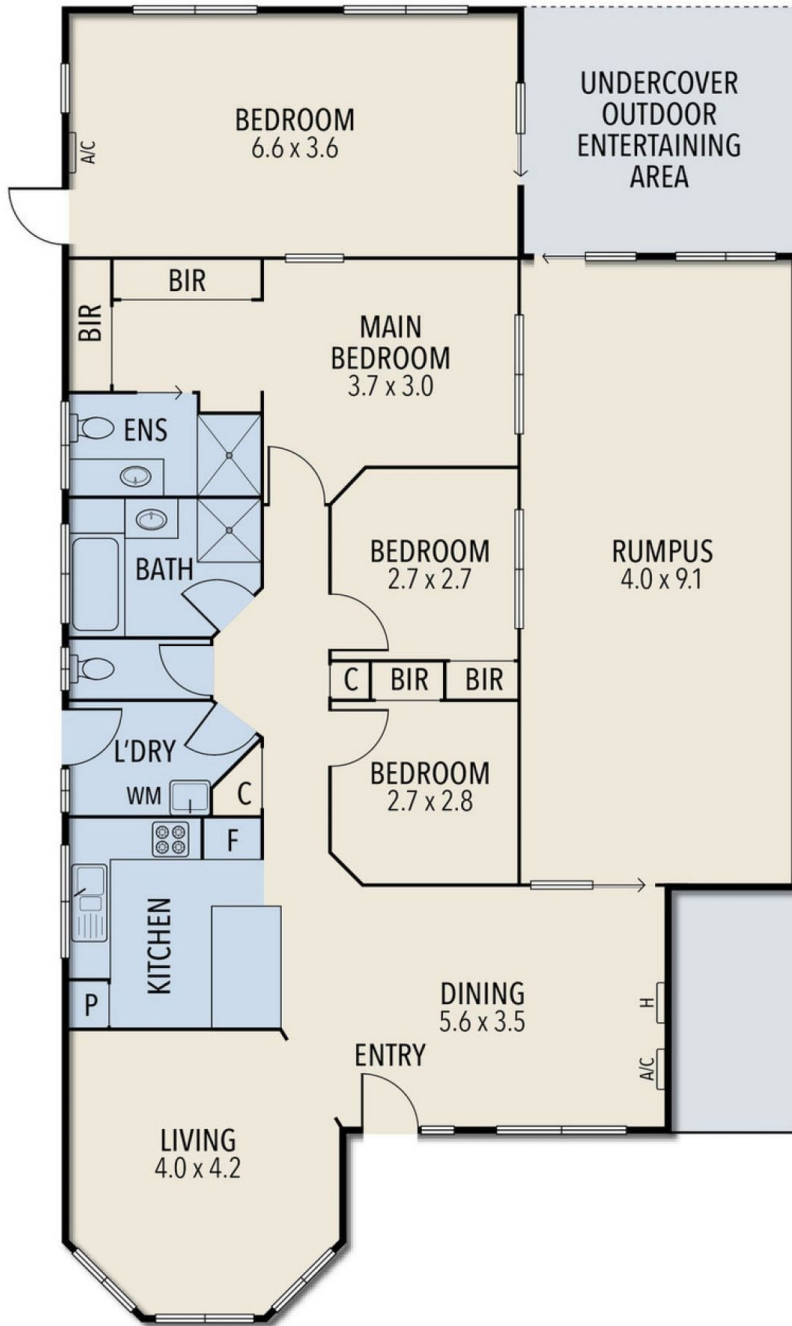

18 Plenty Court Altona Meadows VIC

4 2 2

Designed for peace, privacy and a seamless indoor/outdoor flow, this quality home offers a family the chance to live in the stunning Altona Meadows area.

Along with two extensions large extensions the property includes:

- Master bedroom with ensuite and walk in robe
- Built in robes featured in the remaining bedrooms
- A large extension as a fourth bedroom
- Large front living area
- Spacious kitchen with ample bench and cupboard space next to the dining/sitting area
- Heating and evaporative cooling
- Large above ground pool with filter
- Side extension used as rumpus area
- 2x split systems (one in the front room) (one in the back)

Price : \$ 620,000

Land Size : 462 sqm

View : <https://www.ypa.com.au/7361475>

James Christou
0450 733 302

18 PLENTY COURT, ALTONA MEADOWS

ALL STATED DIMENSIONS ARE APPROXIMATE ONLY. PARTICULARS GIVEN ARE FOR GENERAL INFORMATION ONLY AND DO NOT CONSTITUTE ANY REPRESENTATION ON THE PART OF THE VENDOR AND AGENT.