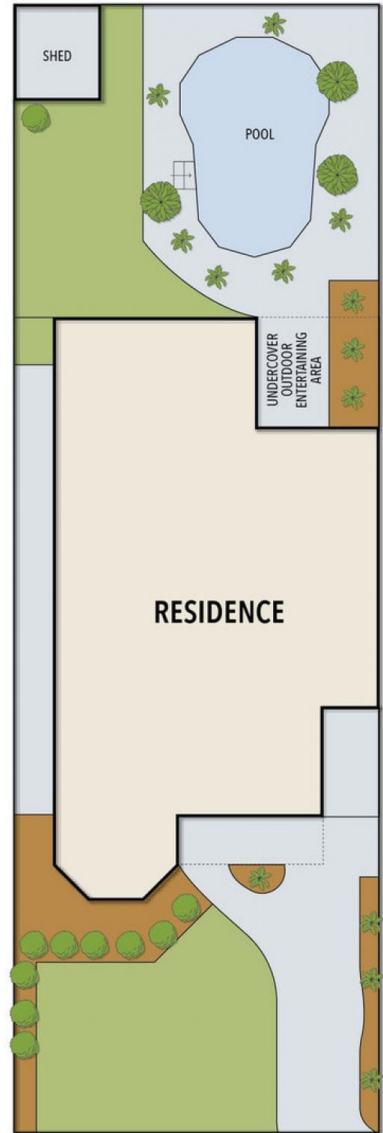

18 Plenty Court Altona Meadows VIC

4 2 2

Designed for peace, privacy and a seamless indoor/outdoor flow, this quality home offers a family the chance to live in the stunning Altona Meadows area.

Along with two extensions large extensions the property includes:

- Master bedroom with ensuite and walk in robe
- Built in robes featured in the remaining bedrooms
- A large extension as a fourth bedroom
- Large front living area
- Spacious kitchen with ample bench and cupboard space next to the dining/sitting area
- Heating and evaporative cooling
- Large above ground pool with filter
- Side extension used as rumpus area
- 2x split systems (one in the front room) (one in the back)

Price : \$ 620,000

Land Size : 462 sqm

View : <https://www.ypa.com.au/7361475>

James Christou
0450 733 302

18 PLENTY COURT, ALTONA MEADOWS

ALL STATED DIMENSIONS ARE APPROXIMATE ONLY. PARTICULARS GIVEN ARE FOR GENERAL INFORMATION ONLY AND DO NOT CONSTITUTE ANY REPRESENTATION ON THE PART OF THE VENDOR AND AGENT.