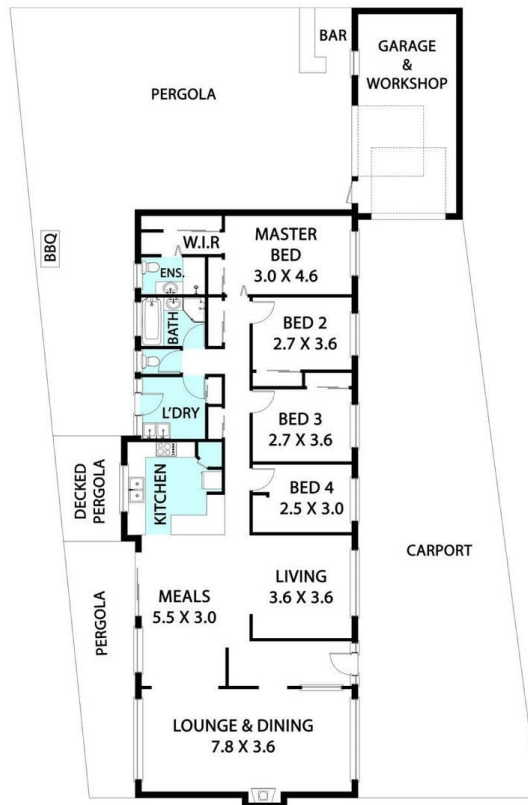

58 Slattery Street WERRIBEE VIC

4  2  5 

Building Size : 24 sqm

Land Size : 768 sqm

View : <https://www.ypa.com.au/7361284>

58 Slattery Street, Werribee

PLEASE NOTE: ALL STATED DIMENSIONS ARE APPROXIMATE ONLY. PROSPECTIVE BUYERS ARE ADVISED TO MAKE THEIR OWN INQUIRIES.