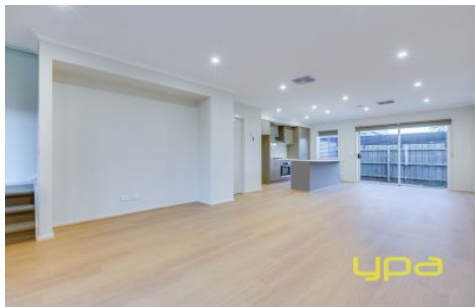

ypa

71B Church Street WERRIBEE VIC

3  2  1 

Building Size : 17 sqm

Land Size : 157 sqm

View : <https://www.ypa.com.au/7360882>

James Antonio
0401 889 248