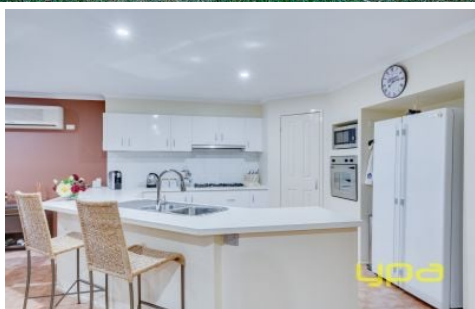

ypa

Call 1300 885 442
www.findthebestagent.com.au

12 Allandale Court WERRIBEE VIC

4  2  2 

Land Size : 646 sqm

View : <https://www.ypa.com.au/7360725>