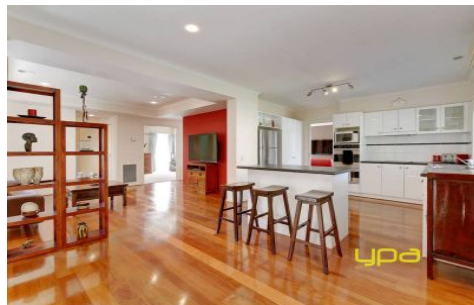

ypa

61 Hopetoun Road WERRIBEE VIC

4  2  4 

Building Size : 31 sqm

Land Size : 1030 sqm

View : <https://www.ypa.com.au/7360536>