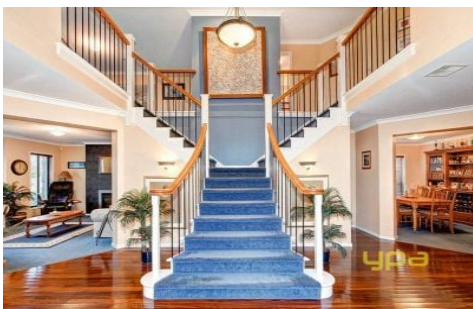

ypa

3 Scherbourg Place HOPPERS CROSSING VIC

4  3  2 

Building Size : 47 sqm

Land Size : 740 sqm

View : <https://www.ypa.com.au/7359953>